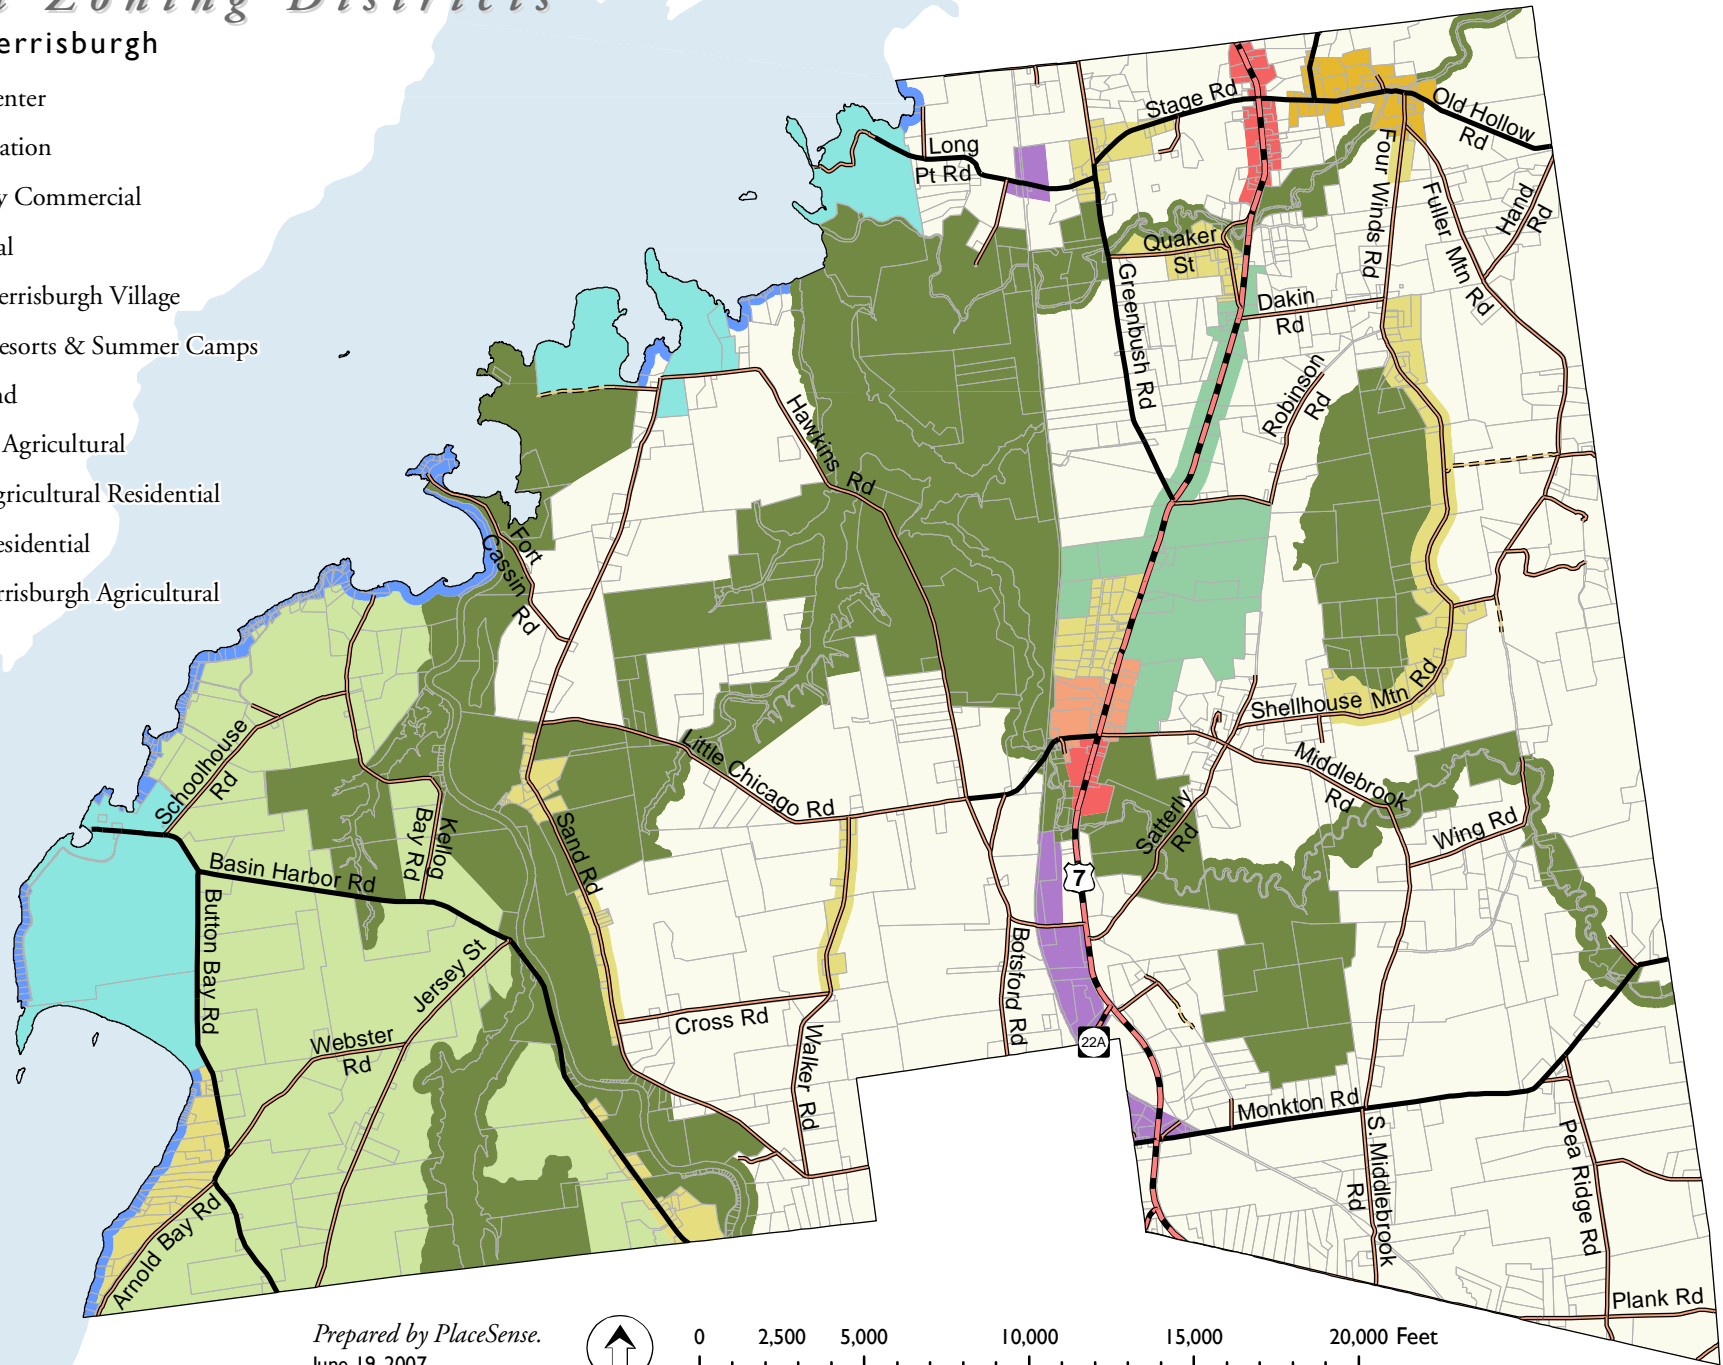

Draft Zoning Districts

town of ferrisburgh

- Civic Center
- Conservation
- Highway Commercial
- Industrial
- North Ferrisburgh Village
- Parks, Resorts & Summer Camps
- Shoreland
- Route 7 Agricultural
- Rural Agricultural Residential
- Rural Residential
- West Ferrisburgh Agricultural

Prepared by PlaceSense.
June 19, 2007